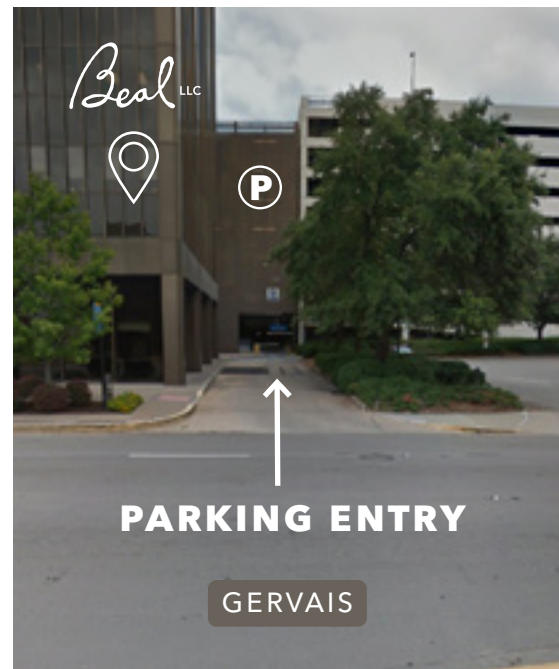

Our office is located on the **10th floor** of The Tower at **1301 Gervais**. The parking garage entrance is on Gervais Street between the Bank of America drive-thru tellers and the high-rise.

There is a small sign that points to “The Tower” parking garage for 1301 Gervais Street. You can only enter it going West (towards the Vista) due to the median. If you are heading East, turn left onto Sumter Street, then right onto Lady Street, right onto Marion Street, and finally a right on Gervais Street to get to the garage entrance.

Once in the garage, visitors can park in the visitor spaces near the cross walk (on the 3rd floor) or on the 4th level and above. If you park in the spaces marked RESERVED there is a possibility you could get towed.

Please bring your parking garage ticket so that we can stamp it for you.

1301 Gervais Street, Suite 1040 | Columbia, SC 29201