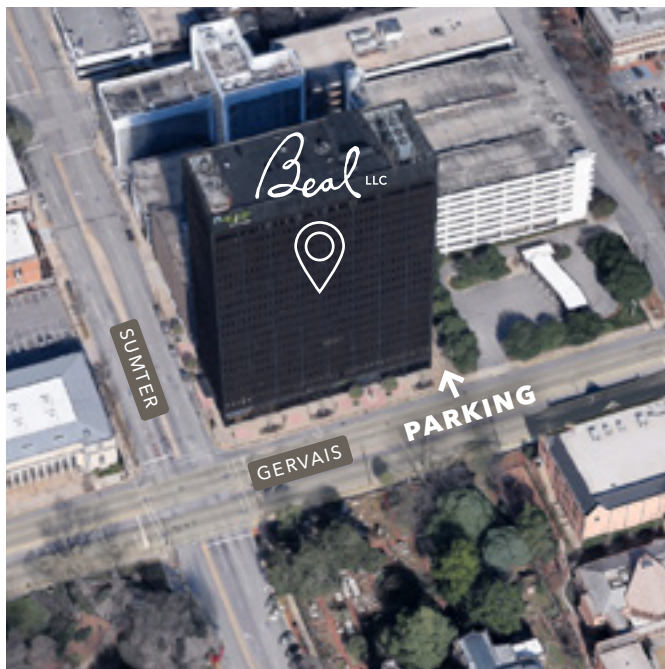

Our office is located on the **10th floor** of The Tower at **1301 Gervais**. The parking garage entrance is on Gervais Street between the Bank of America drive-thru tellers and the high-rise.

There is a small sign that points to “The Tower” parking garage for 1301 Gervais Street. You can only enter it going West (towards the Vista) due to the median. If you are heading East, turn left onto Sumter Street, then right onto Lady Street, right onto Marion Street, and finally a right on Gervais Street to get to the garage entrance.

Once in the garage, visitors can park in the visitor spaces near the cross walk (on the 3rd floor) or on the 4th level and above. If you park in the spaces marked RESERVED there is a possibility you could get towed.

Please bring your parking garage ticket so that we can stamp it for you.

1301 Gervais Street, Suite 1040 | Columbia, SC 29201